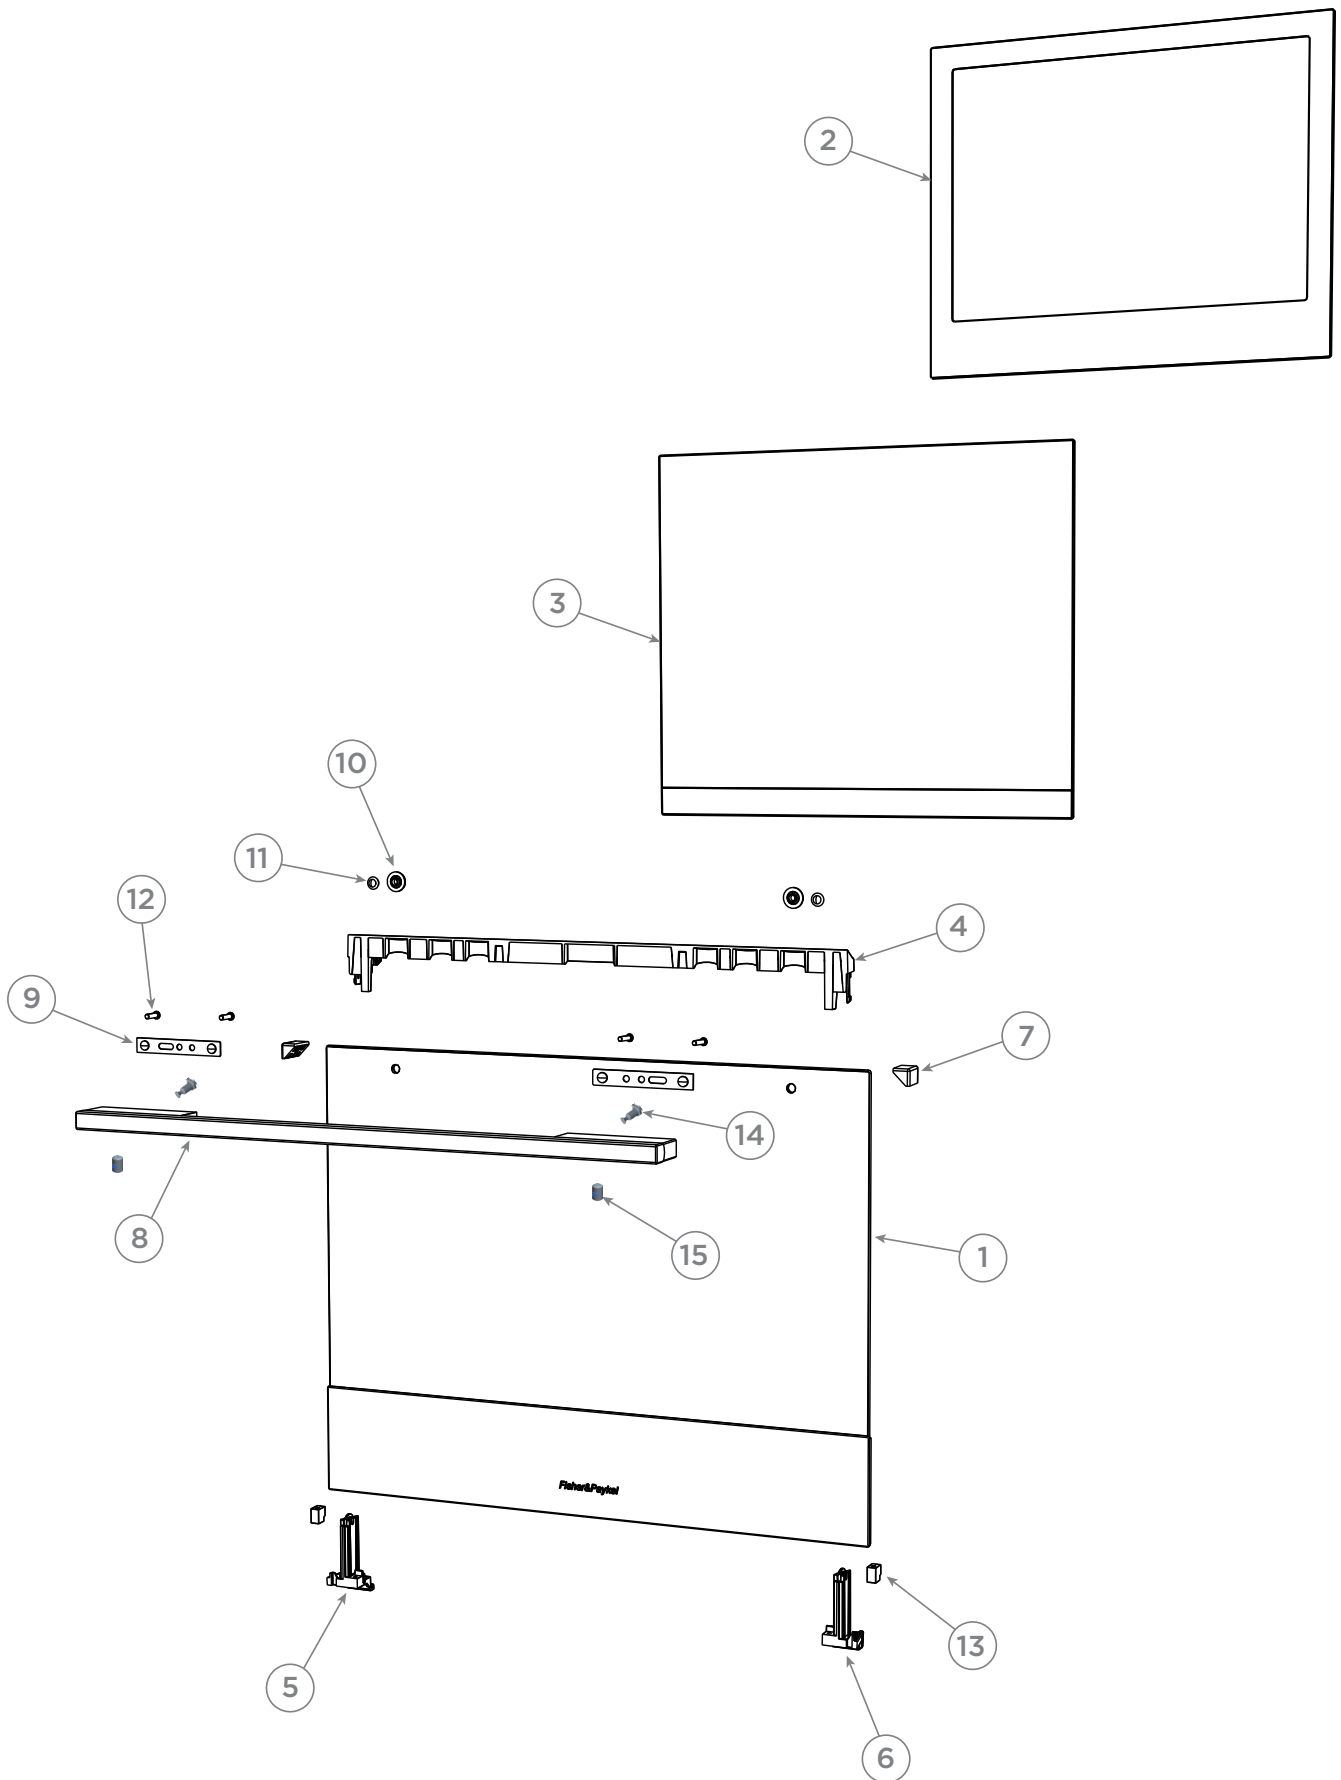

FISHER & PAYKEL

BUILT IN OVEN

OB60SC5CEX2 FP AA

PRODUCT CODE: 81748-A

PARTS MANUAL

AA

CONTROL PANEL COMPONENTS

CHASSIS COMPONENTS

DWG 004221

CHASSIS COMPONENTS

DWG 004221

DOOR COMPONENTS

ELEMENTS & ACCESSORIES