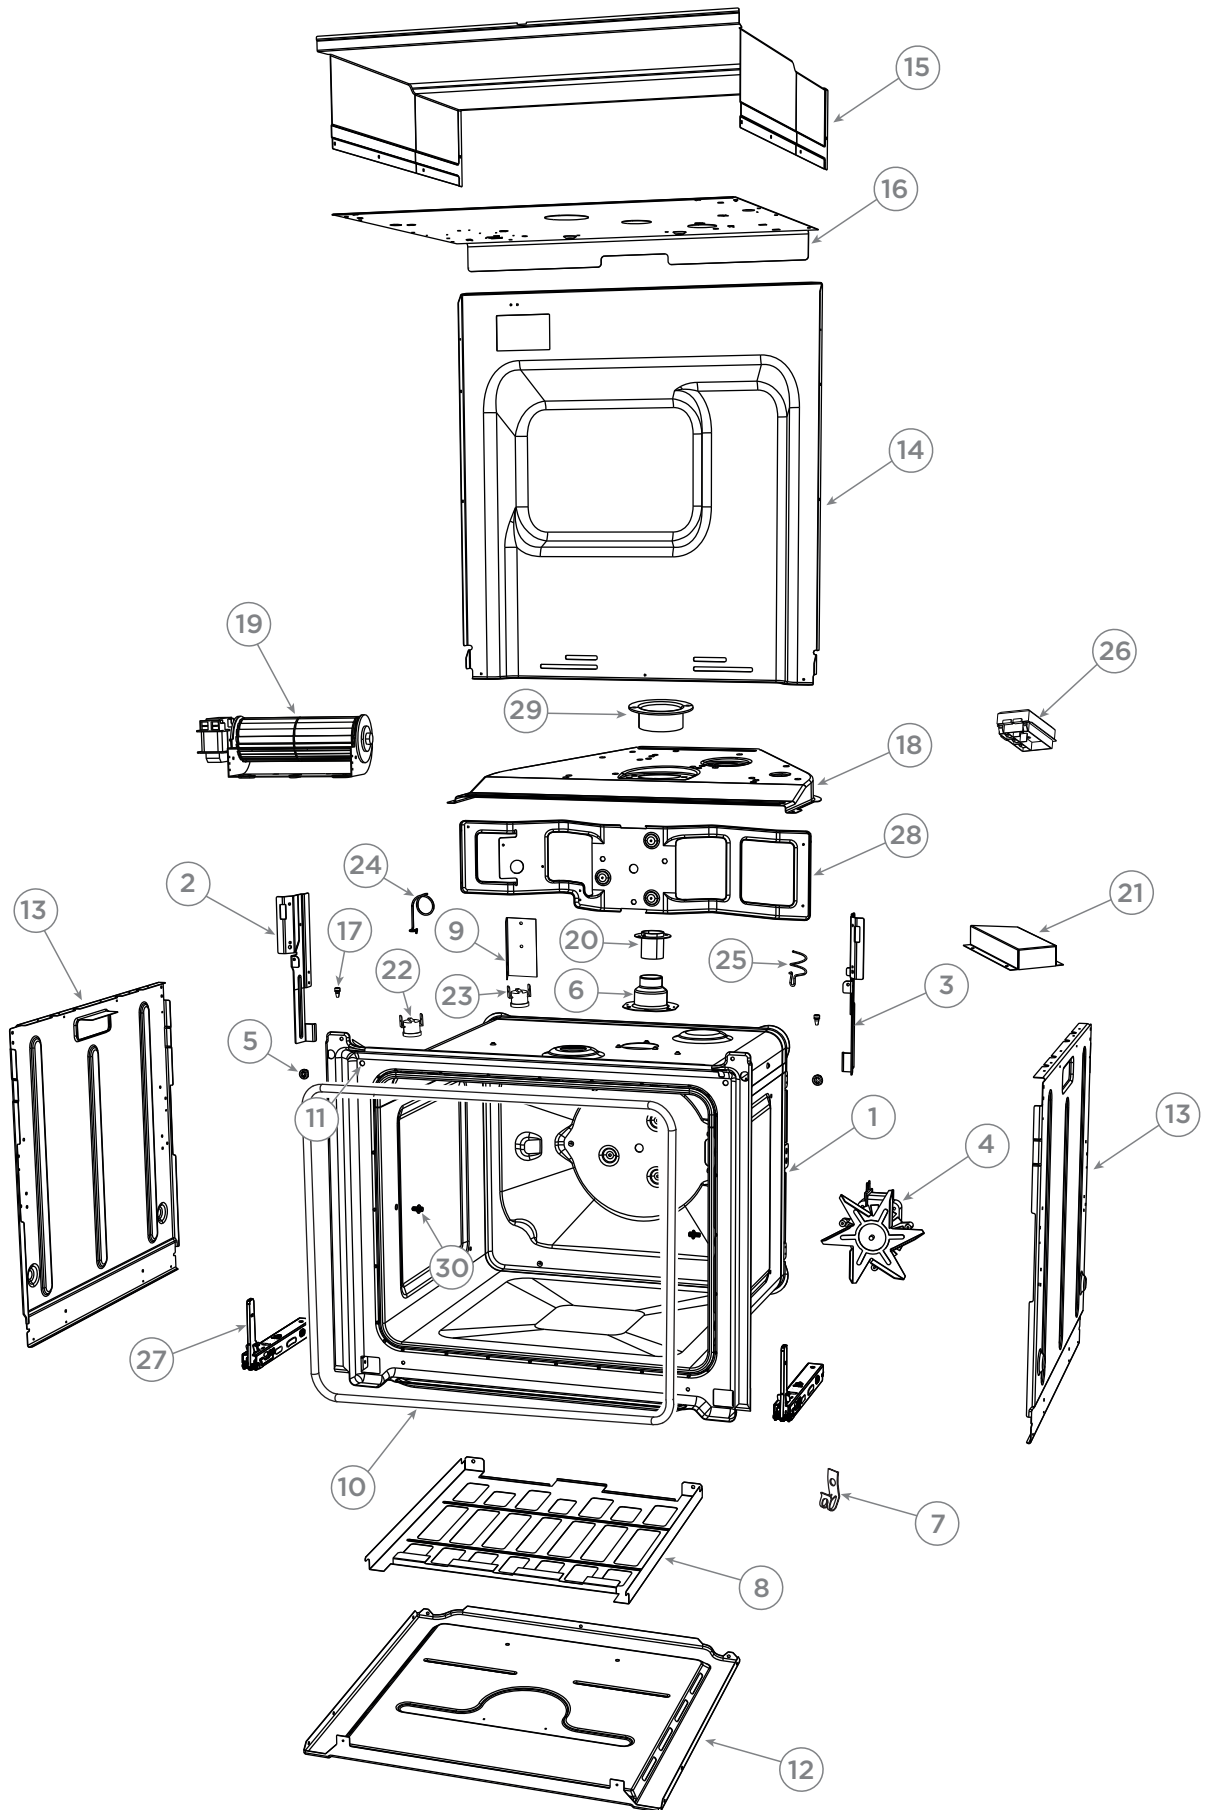

FISHER & PAYKEL

BUILT IN OVEN

OB60SC5CEX2 FP AA

PRODUCT CODE: 81748-A

PARTS MANUAL

AA

CONTROL PANEL COMPONENTS

CHASSIS COMPONENTS

DWG 004221

CHASSIS COMPONENTS

DWG 004221

DOOR COMPONENTS

ELEMENTS & ACCESSORIES