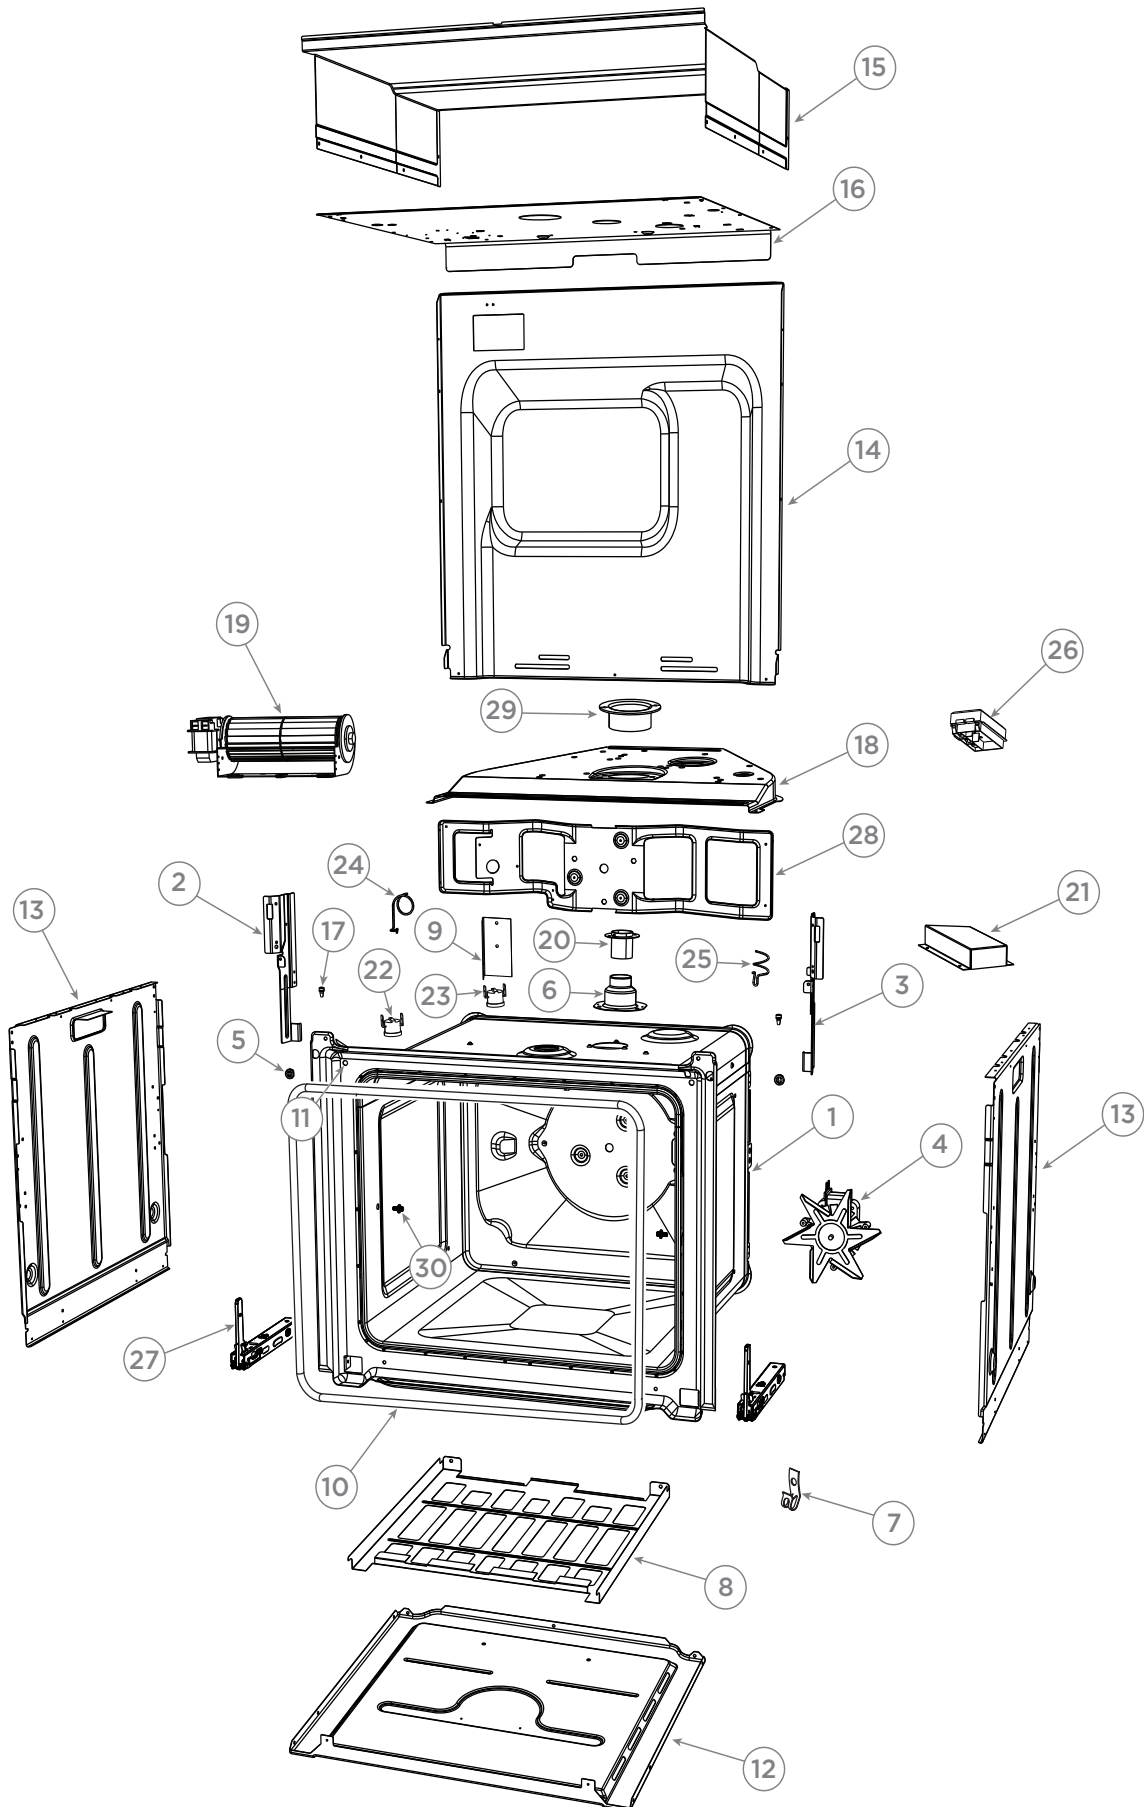

FISHER & PAYKEL

BUILT IN OVEN

OB60SC5CEX2 FP AA

PRODUCT CODE: 81748-A

PARTS MANUAL

AA

CONTROL PANEL COMPONENTS

CHASSIS COMPONENTS

DWG 004221

CHASSIS COMPONENTS

DWG 004221

DOOR COMPONENTS

ELEMENTS & ACCESSORIES