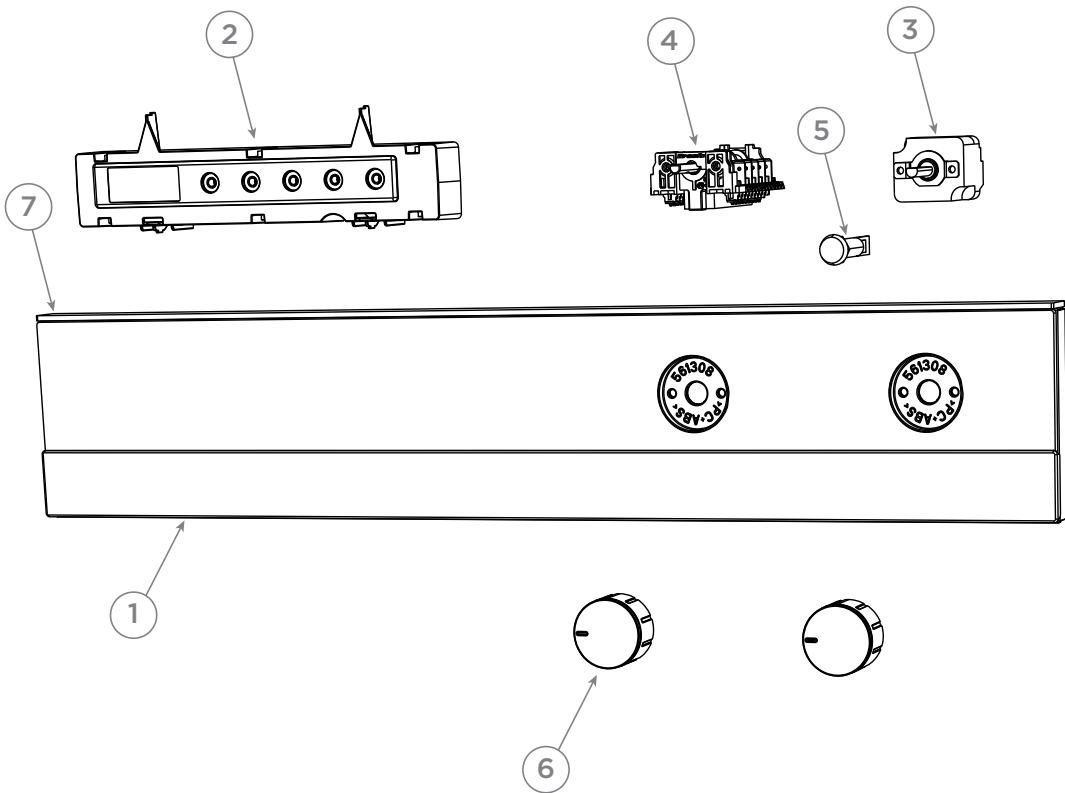

FISHER & PAYKEL

BUILT IN OVEN

OB60SC5CEX2 FP AA

PRODUCT CODE: 81748-A

PARTS MANUAL

AA

CONTROL PANEL COMPONENTS

CHASSIS COMPONENTS